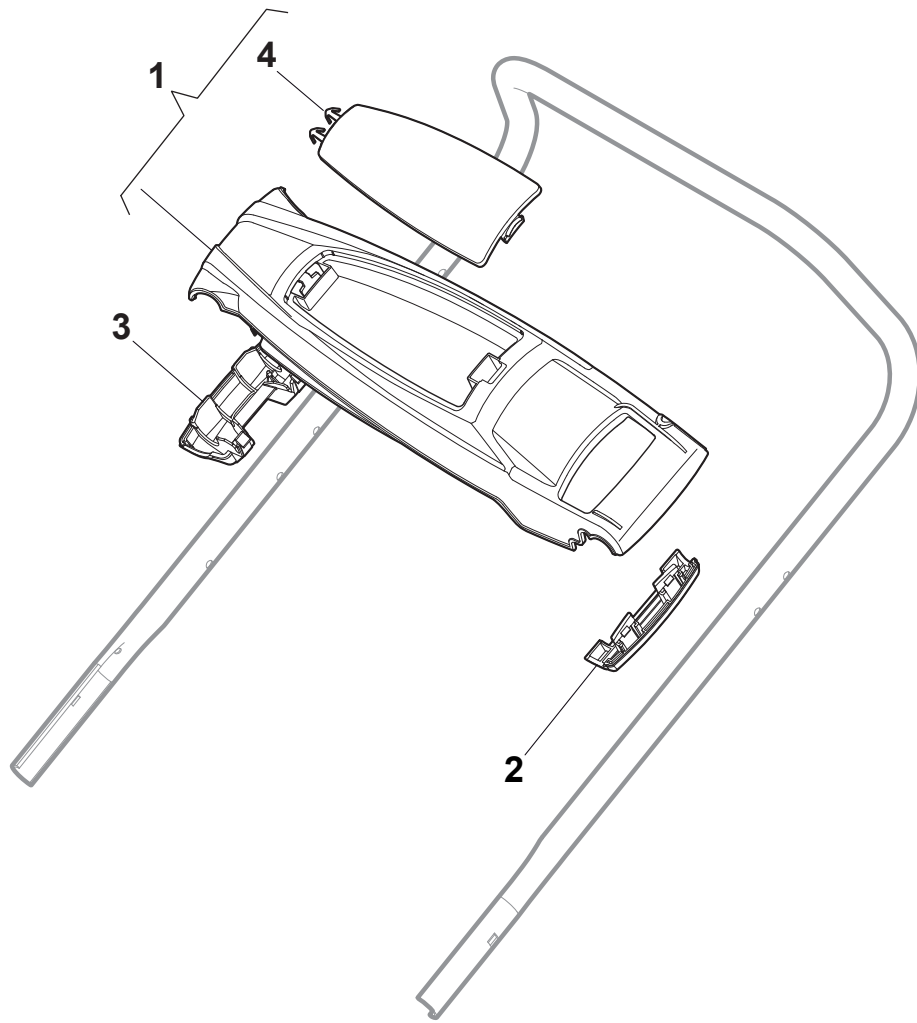

POS	PART. NO	Q.ty	DESCRIPTION	DESCRIZIONE	DESCRIPTION	BESCHREIBUNG	REMARKS
1	381124000/0	1	Dash Board Red	Cruscotto Rosso	Console Rouge	Konsole Rote	Red
1	381124001/0	1	Dash Board Yellow	Cruscotto Giallo	Console Jaune	Konsole Gelbe	Yellow
2	322546055/0	1	Plate	Piastrina	Plaque	Plättchen	Red
2	322546057/0	1	Plate	Piastrina	Plaque	Plättchen	Yellow
3	322546054/0	1	Plate	Piastrina	Plaque	Plättchen	Red
3	322546056/0	1	Plate	Piastrina	Plaque	Plättchen	Yellow
4	322120191/0	1	Dash Board Cover	Copertura Cruscotto	Console Couverture	Konsole Haube