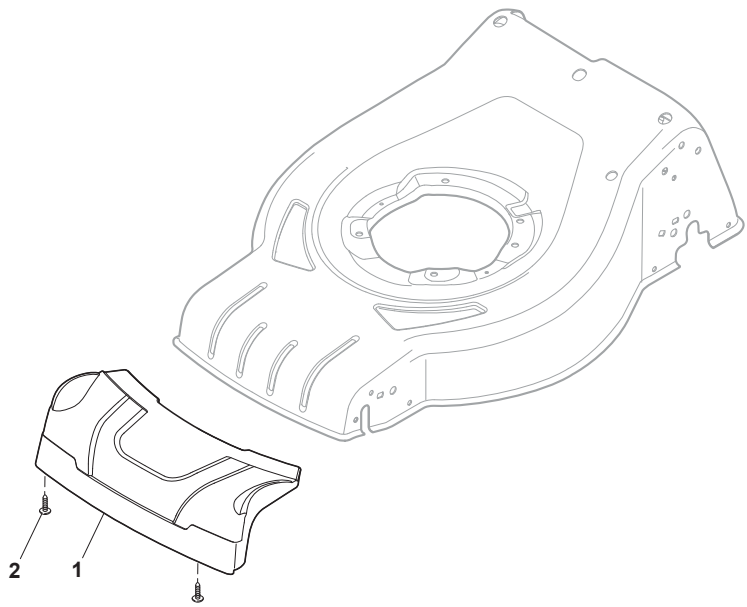

POS	PART. NO	Q.ty	DESCRIPTION	DESCRIZIONE	DESCRIPTION	BESCHREIBUNG	REMARKS
1	322226171/0	1	Mask, Black	Mascherina, Nero	Mesque, Noir	Maske, Schwarz	
2	112728698/0	2	Screw	Vite	Vis	Schraube