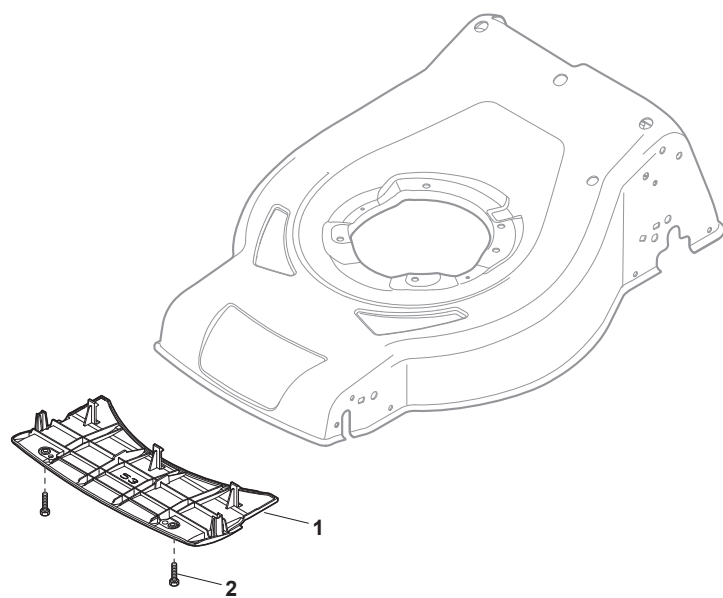

POS	PART. NO	Q.ty	DESCRIPTION	DESCRIZIONE	DESCRIPTION	BESCHREIBUNG	REMARKS
1	322500107/0	1	Front Combi	Pettine Anteriore	Vorne Comb	Peigne Avant	
2	112728698/0	2	Screw	Vite	Vis	Schraube