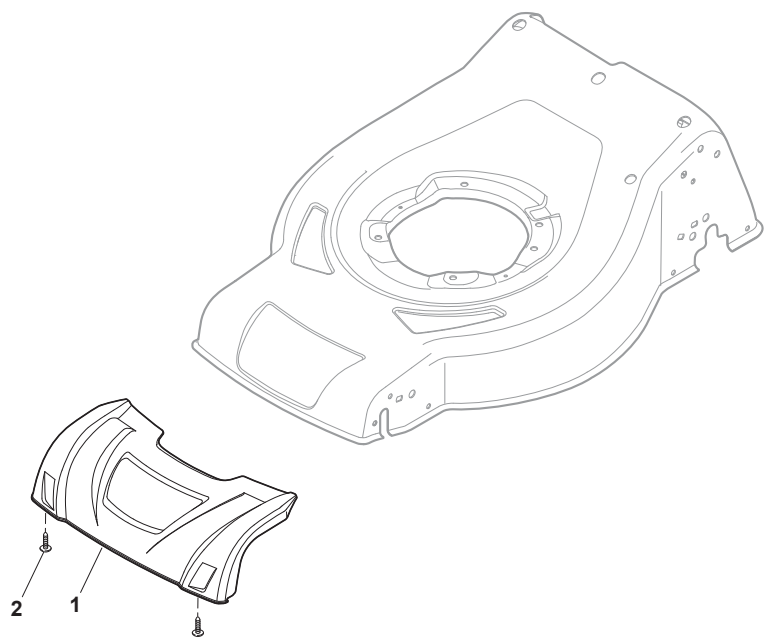

POS	PART. NO	Q.ty	DESCRIPTION	DESCRIZIONE	DESCRIPTION	BESCHREIBUNG	REMARKS
1	322226169/0	1	Mask, Black	Mascherina, Nero	Mesque, Noir	Maske, Schwarz	
2	112728698/0	2	Screw	Vite	Vis	Schraube