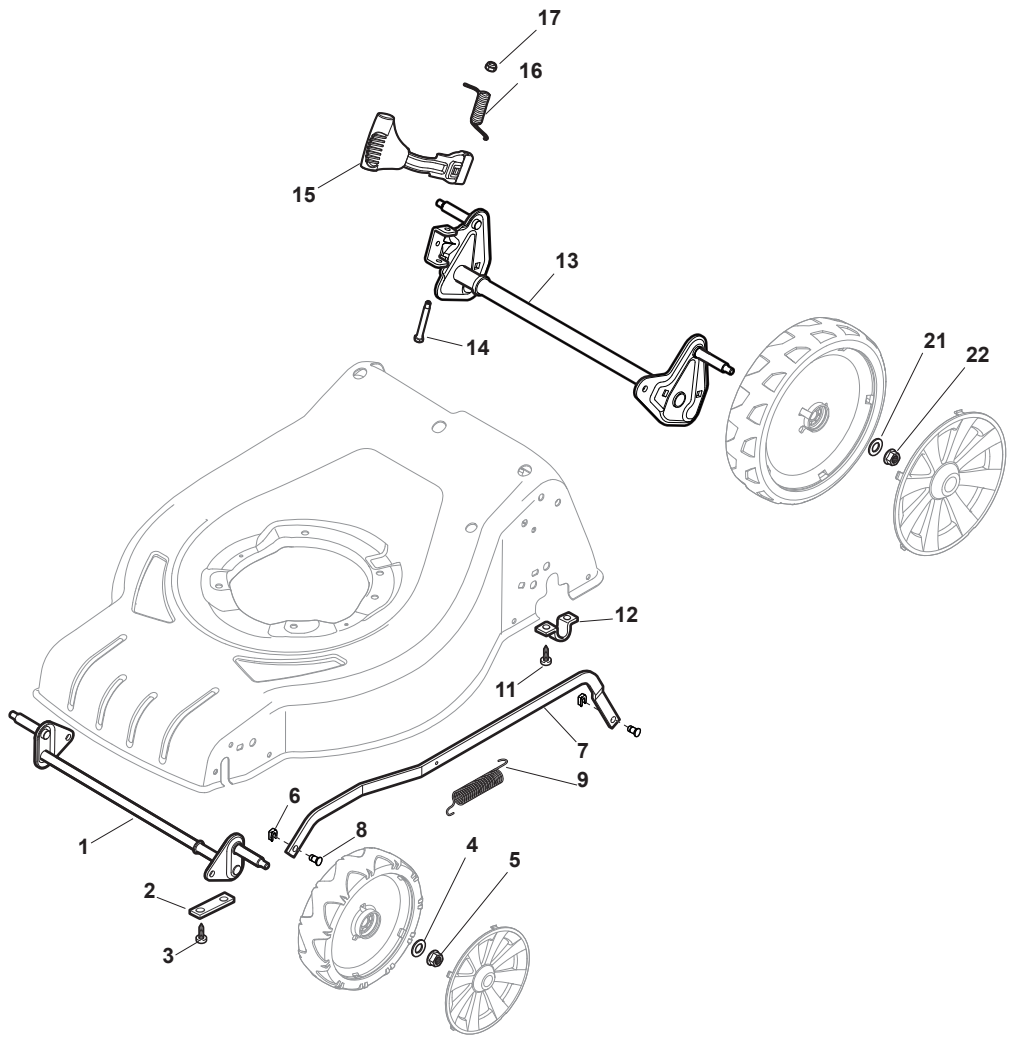

POS	PART. NO	Q.ty	DESCRIPTION	DESCRIZIONE	DESCRIPTION	BESCHREIBUNG	REMARKS
1	381302853/0	1	Axle, Front Wheels	Asse Ruote Anteriori	Axe Roues Avant	Achse, Vorderrad	
2	322545142/0	2	Plate	Piastrina	Plaquette	Plättchen	
3	112728698/0	4	Screw	Vite	Vis	Schraube	
4	112521350/0	2	Washer	Rosetta	Rondelle	Scheibe	
5	112155000/0	2	Nut	Dado	Ecrou	Mutter	
6	112436051/0	2	Plate	Piastrina	Plaquette	Plättchen	
7	322869679/0	1	Rod, Height Adjustment	Asta Comando Regol. Altezza	Tige Commande Reglage Hauteur	Stange, Höneverstellung	
8	122519823/0	2	Pin	Perno	Pivot	Bolzen	
9	122446193/0	1	Spring	Molla	Ressort	Feder	
11	112728698/0	4	Screw	Vite	Vis	Schraube	
12	322545152/0	2	Plate	Piastrina	Plaquette	Plättchen	
13	381302857/0	1	Axle, Front Wheels	Asse Ruote Anteriori	Axe Roues Avant	Achse, Vorderrad	
14	122534131/0	1	Pin	Perno	Pivot	Bolzen	
15	381003357/0	1	Lever, Height Adjustment	Leva Regolazione Altezza	Levier Reglage Hauteur	Hebel, Höneverstellung	
16	122446192/0	1	Spring	Molla	Ressort	Feder	
17	112154510/0	1	Nut	Dado	Ecrou	Mutter	
21	112521350/0	2	Washer	Rosetta	Rondelle	Scheibe	
22	112155000/0	2	Nut	Dado	Ecrou	Mutter