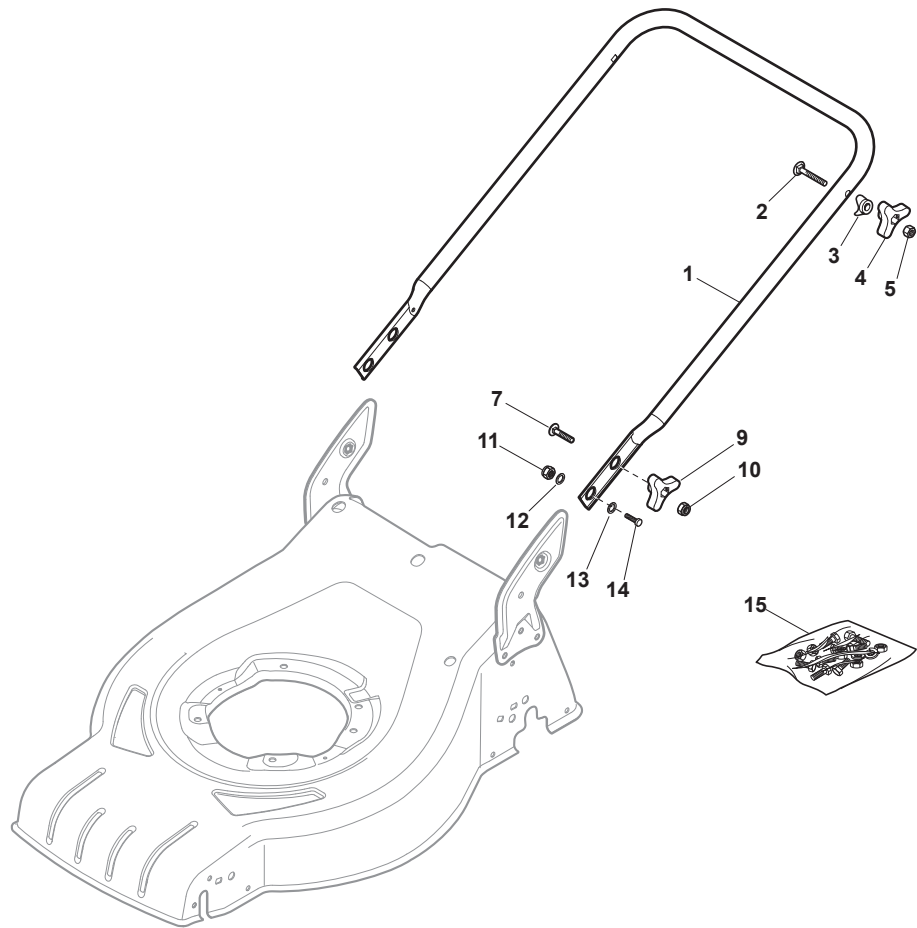

POS	PART. NO	Q.ty	DESCRIPTION	DESCRIZIONE	DESCRIPTION	BESCHREIBUNG	REMARKS
1	381006785/0	1	Handle, Lower Part	Parte Inf Maniglia	Poignée, Partie Inferieure	Griff, Unterteil	
2	112819110/0	2	Screw	Vite	Vis	Schraube	
3	122671651/0	2	Washer	Rosetta	Rondelle	Scheibe	
4	122399900/0	2	Knob, Black	Manopolina	Poignée, Noir	Griff	Black
4	322399840/0	2	Knob, Yellow	Manopolina	Poignée, Jaune	Griff	Yellow
4	322399846/0	2	Knob, Red	Manopolina	Poignée, Rouge	Griff	Red
5	112293200/0	2	Nut	Dado	Ecrou	Mutter	
7	112818900/0	2	Screw	Vite	Vis	Schraube	
9	122399900/0	2	Knob, Black	Manopolina	Poignée, Noir	Griff	Black
9	322399840/0	2	Knob, Yellow	Manopolina	Poignée, Jaune	Griff	Yellow
9	322399846/0	2	Knob, Red	Manopolina	Poignée, Rouge	Griff	Red
10	112293200/0	2	Nut	Dado	Ecrou	Mutter	
11	112155000/0	2	Nut	Dado	Ecrou	Mutter	
12	112521350/0	2	Washer	Rosetta	Rondelle	Scheibe	
13	112369500/0	2	Elastic Washer	Disco Elastico	Disque Elastique	Federscheibe	
14	112760605/0	2	Screw	Vite	Vis	Schraube	
15	381008691/0	1	Screws Outfit, Black	Dotazione Viteria	Dotation Visserie, Noir	Satz, Schrauben	Black
15	381008692/0	1	Screws Outfit, Yellow	Dotazione Viteria	Dotation Visserie, Jaune	Satz, Schrauben	Yellow
15	381008695/0	1	Screws Outfit, Red	Dotazione Viteria	Dotation Visserie, Rouge	Satz, Schrauben	Red